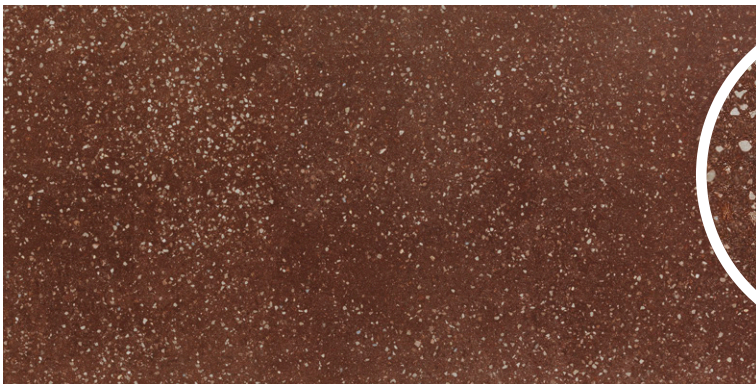

CETUS RED
60x120 cm - 24"x48"